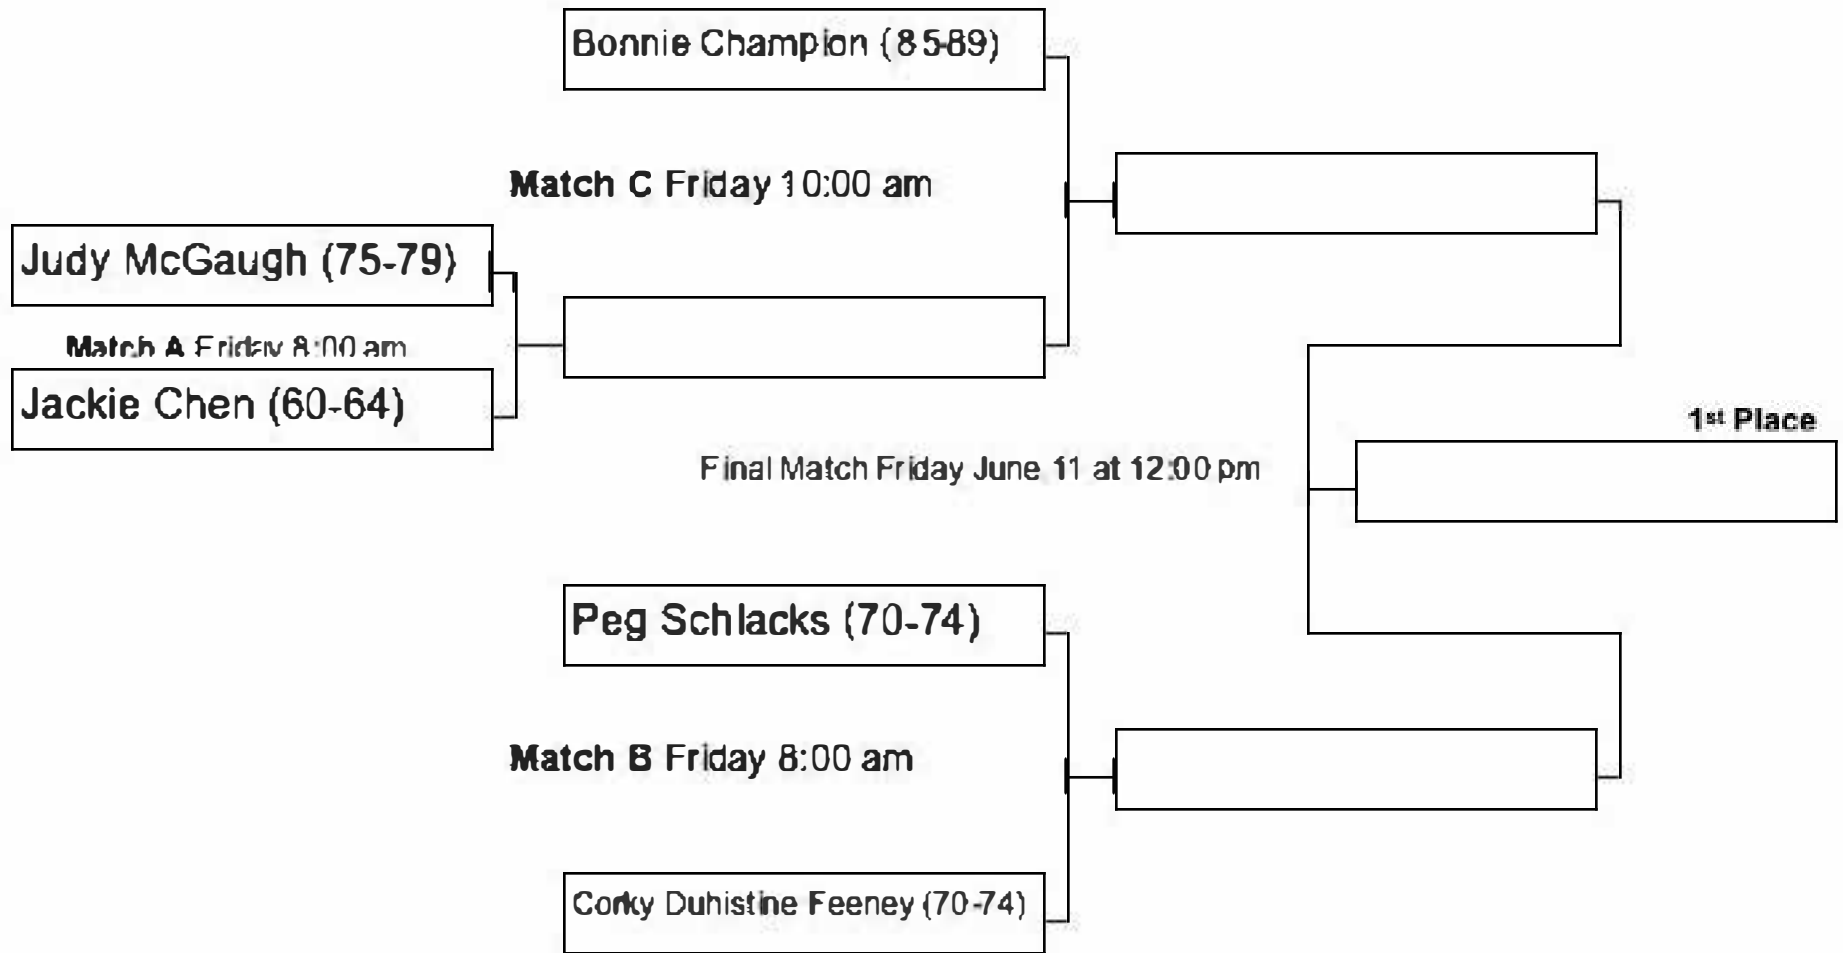

## Division: Men's 50-59 singles

Scoring will be 2/3 sets with no-ad. 10 point tie-breaker will be played in lieu of a third set. Participants that lose in the first round will play in a consolation bracket. Players will be allowed a 1 hour break between matches if wanted so the match times for later rounds are tentative.

Missouri State Senior Games 2024

Division: Men's Singles 60-74

Match A and B will begin at 8:30 am Friday, June 7, Match C will be at 11:00 am!

Scoring will be 2/3 sets with no-ad. 10 point tiebreaker will be played in lieu of a third set. Participants that lose in the first round will play in a consolation bracket.

Missouri State Senior Games 2021

Division: Women's Singles

Match A and B will begin at 8:30 am Friday, June 7, Match C will be at 11:00 am!

Scoring will be 2/3 sets with no ad. 10 point tiebreaker will be played in lieu of a third set. Participants that lose in the first round will play in a consolation bracket.

Senior Games 2024 Women's Doubles Round Robin

Round-1 Time: 1:00 pm

Ann Rogers / Anne Fitzsimmons	
Tina Gibson / Valerie Bader	

Round-2 Time: 3:00 pm

Ann Rogers / Anne Fitzsimmons	
Laura Betz / Judy McGaugh	