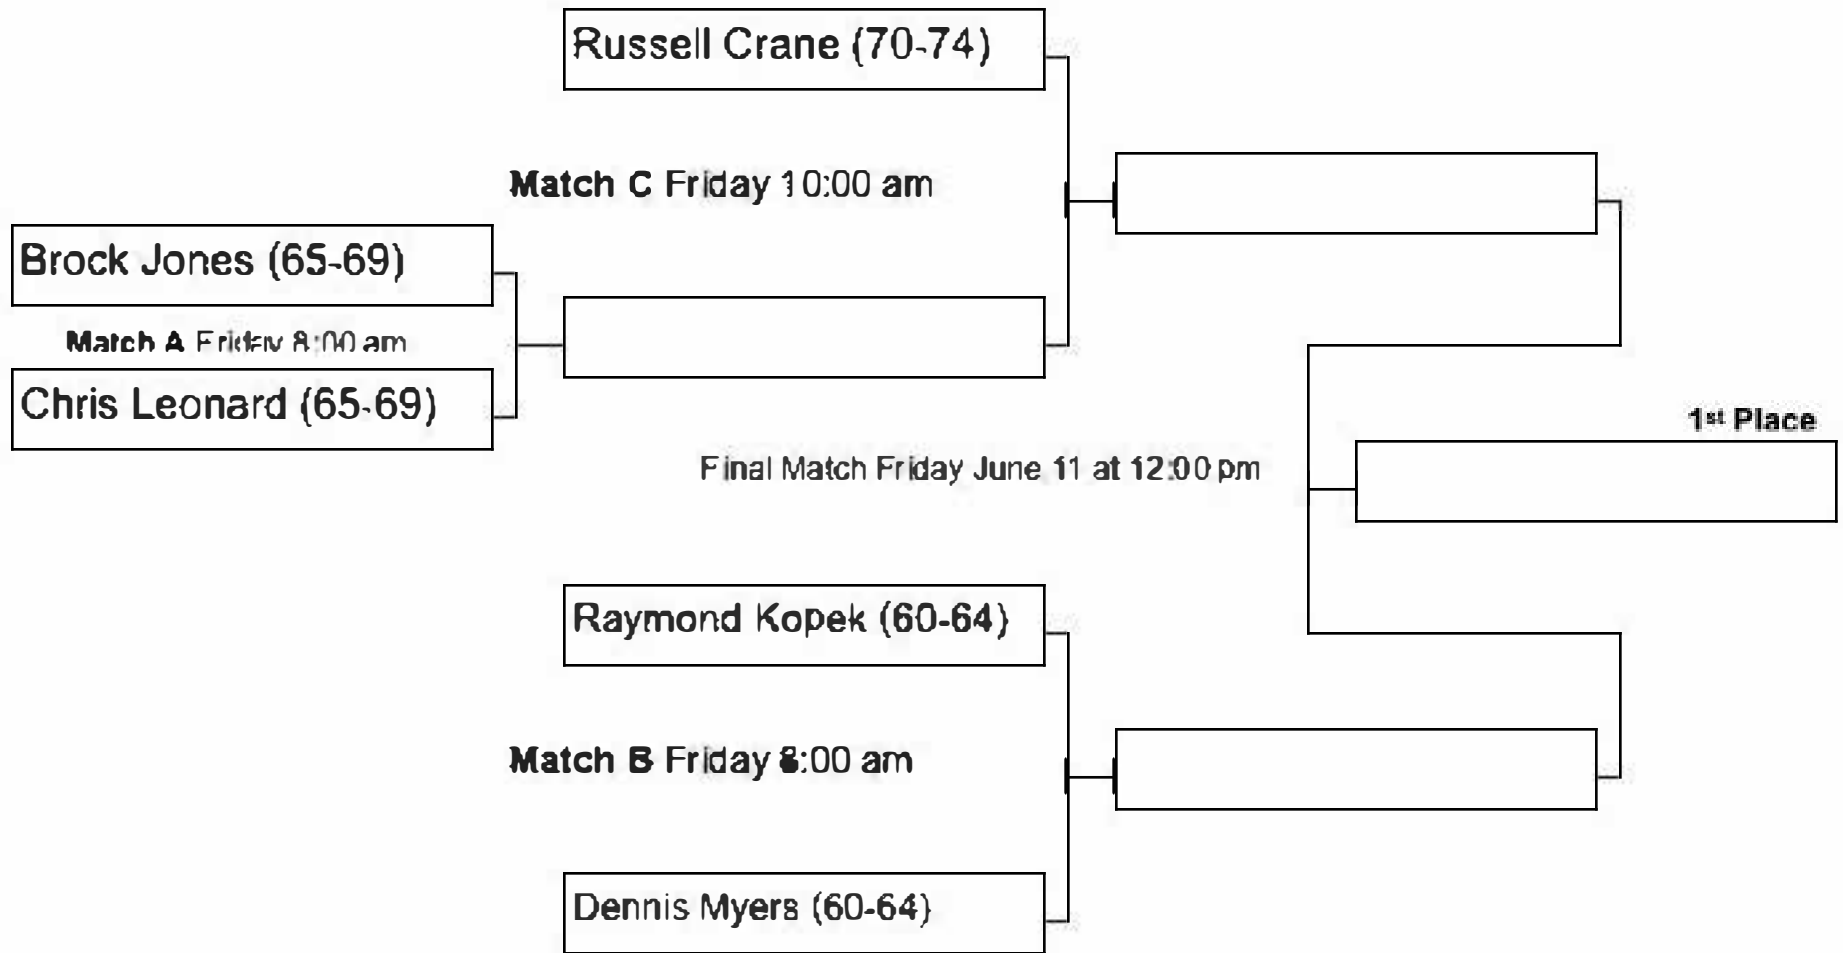

## Division: Men's 50-59 singles

Scoring will be 2/3 sets with no-ad. 10 point tie-breaker will be played in lieu of a third set. Participants that lose in the first round will play in a consolation bracket. Players will be allowed a 1 hour break between matches if wanted so the match times for later rounds are tentative.

Missouri State Senior Games 2024

Division: Men's Singles 60-74

Match A and B will begin at 8:30 am Friday, June 7, Match C will be at 11:00 am!

Scoring will be 2/3 sets with no-ad. 10 point tiebreaker will be played in lieu of a third set. Participants that lose in the first round will play in a consolation bracket.

Missouri State Senior Games 2021

Division: Women's Singles

Match A and B will begin at 8:30 am Friday, June 7, Match C will be at 11:00 am!

Scoring will be 2/3 sets with no ad. 10 point tiebreaker will be played in lieu of a third set. Participants that lose in the first round will play in a consolation bracket.