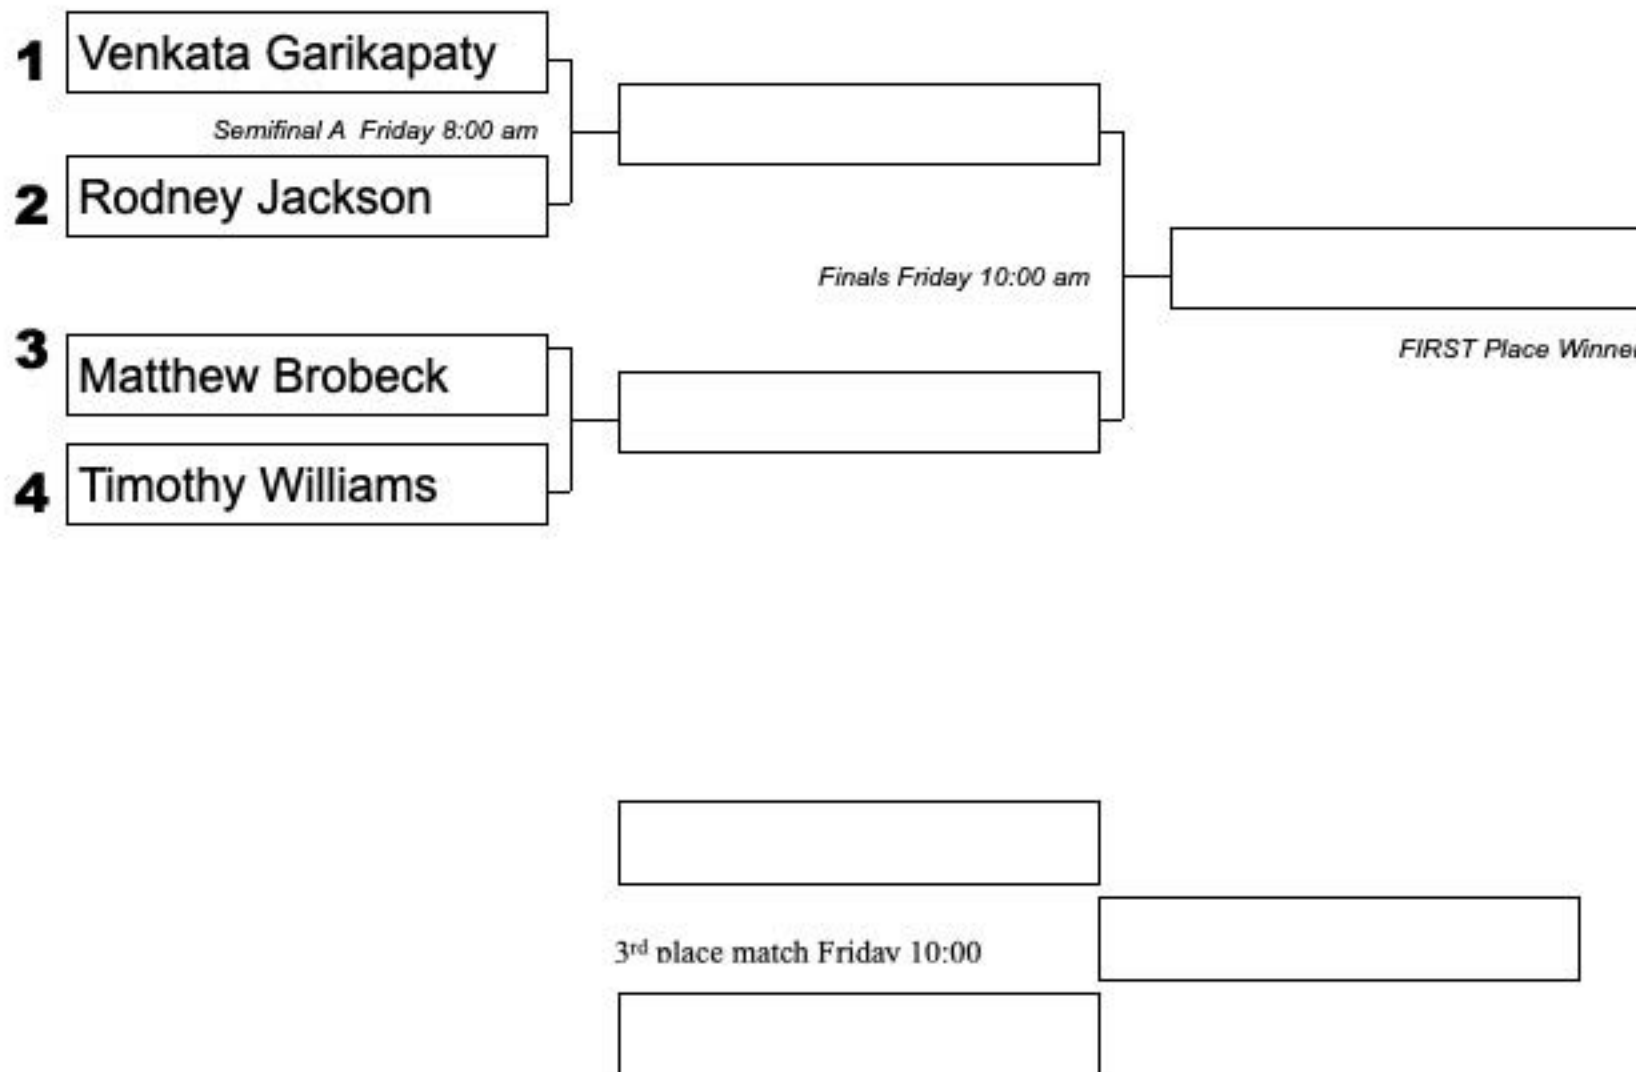

## Division: Men's 50-59 singles

Scoring will be 2/3 sets with no-ad. 10 point tie-breaker will be played in lieu of a third set. Participants that lose in the first round will play in a consolation bracket. Players will be allowed a 1 hour break between matches if wanted so the match times for later rounds are tentative.

Missouri State Senior Games 2024

Division: Men's Singles 60-74

Match A and B will begin at 8:30 am Friday, June 7, Match C will be at 11:00 am!

Scoring will be 2/3 sets with no-ad. 10 point tiebreaker will be played in lieu of a third set. Participants that lose in the first round will play in a consolation bracket.