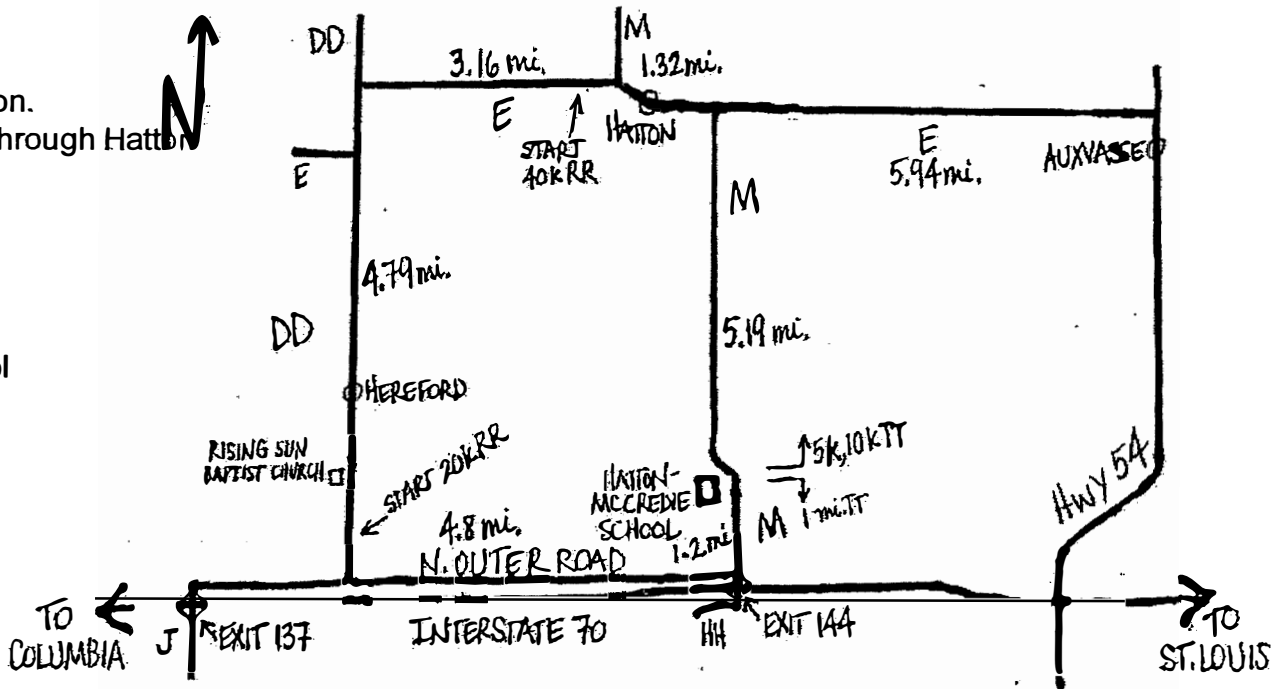

#### Race Course Directions

- Race will begin on Route E, just west of Hatton.
- Go East on Route E. Will turn into Route M through Hatton
- Right (South) on Route M
- Right (West) on (I-70) North Outer Road
- Right (North) on Route DD
- Right (East) on Route E / Route M
- Right (South) on Route M to finish line
- Finish at Hatton-McCredie Elementary School

#### Race Course Directions

- Start at Hatton-McCredie Elementary School
- Go North on Route M - 5K to finish line

#### Race Course Directions

- Start at designated spot located on Route DD
- Go North on Route DD
- Right (East) on Route E / Route M
- Right (South) on Route M to finish line at Hatton-McCredie Elementary School

#### Race Course Directions

- Start at Hatton-McCredie Elementary School
- Go North on Route M - 5K & turn around back to start/finish line