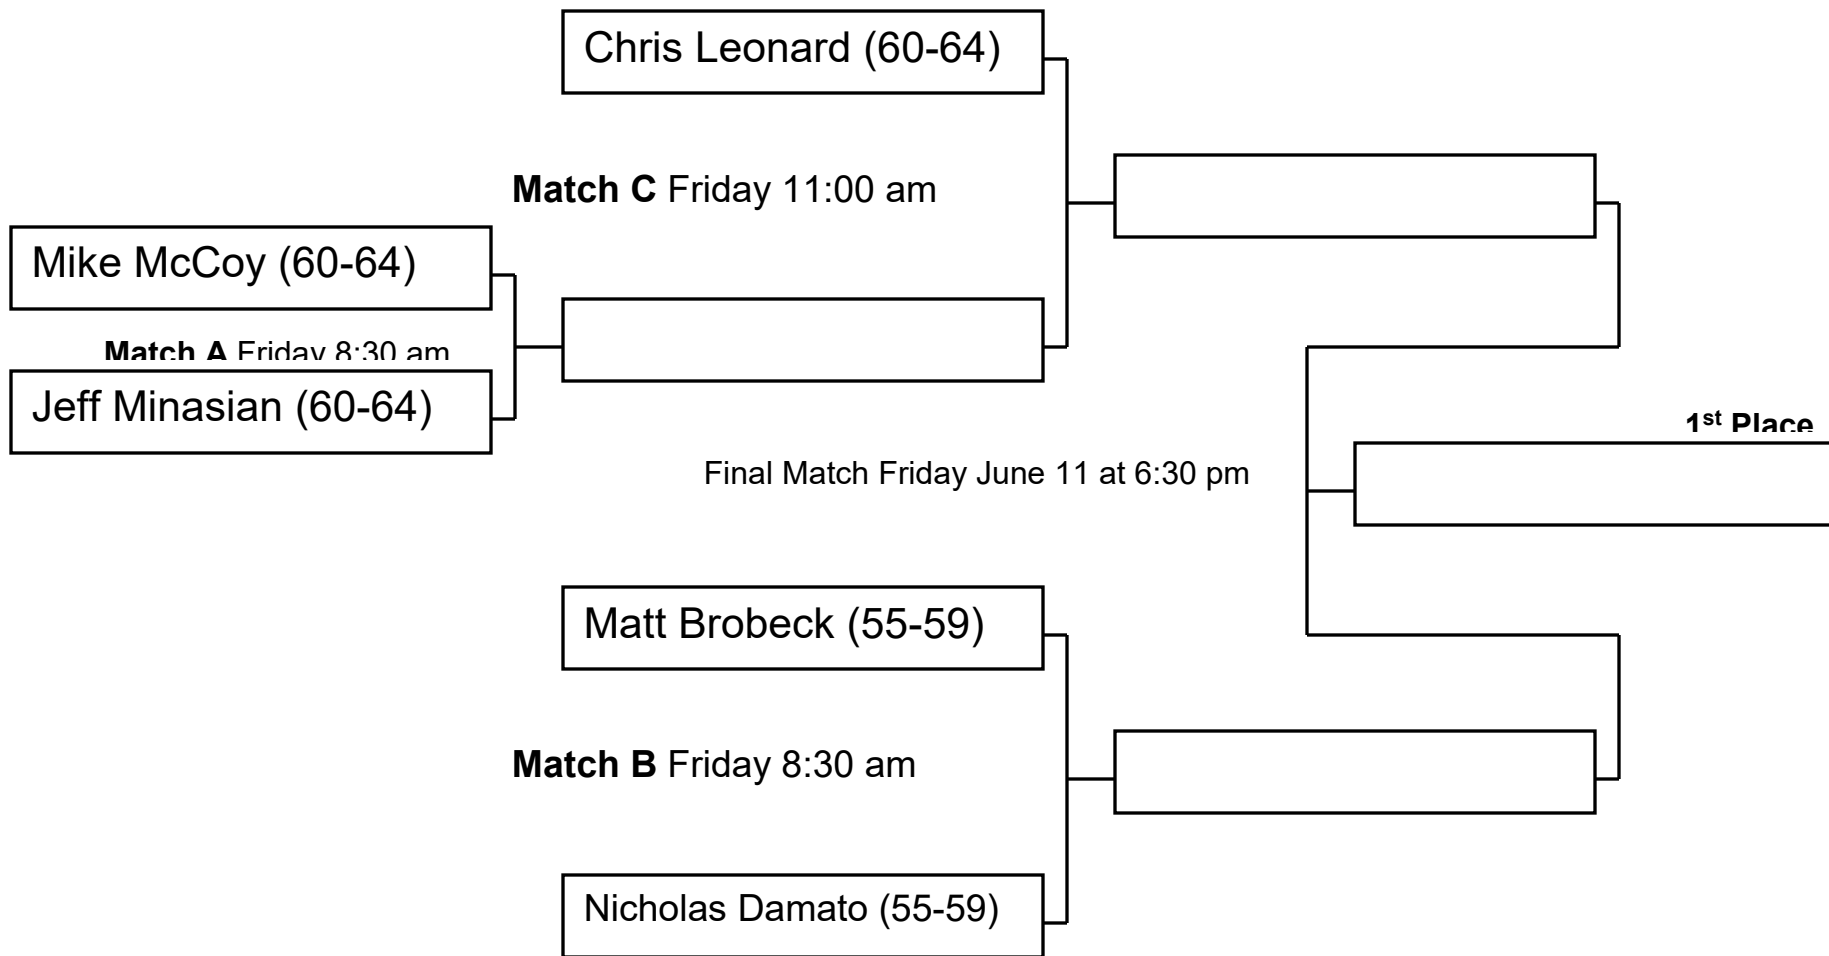

Missouri State Senior Games 2021

Division: Men's Singles 55-64

Match A and B will begin at 8:30 am Friday, June 11, Match C will be at 11:00 am!

Scoring will be 2/3 sets with no-ad. 10 point tie-breaker will be played in lieu of a third set. Participants that lose in the first round will play in a consolation bracket.